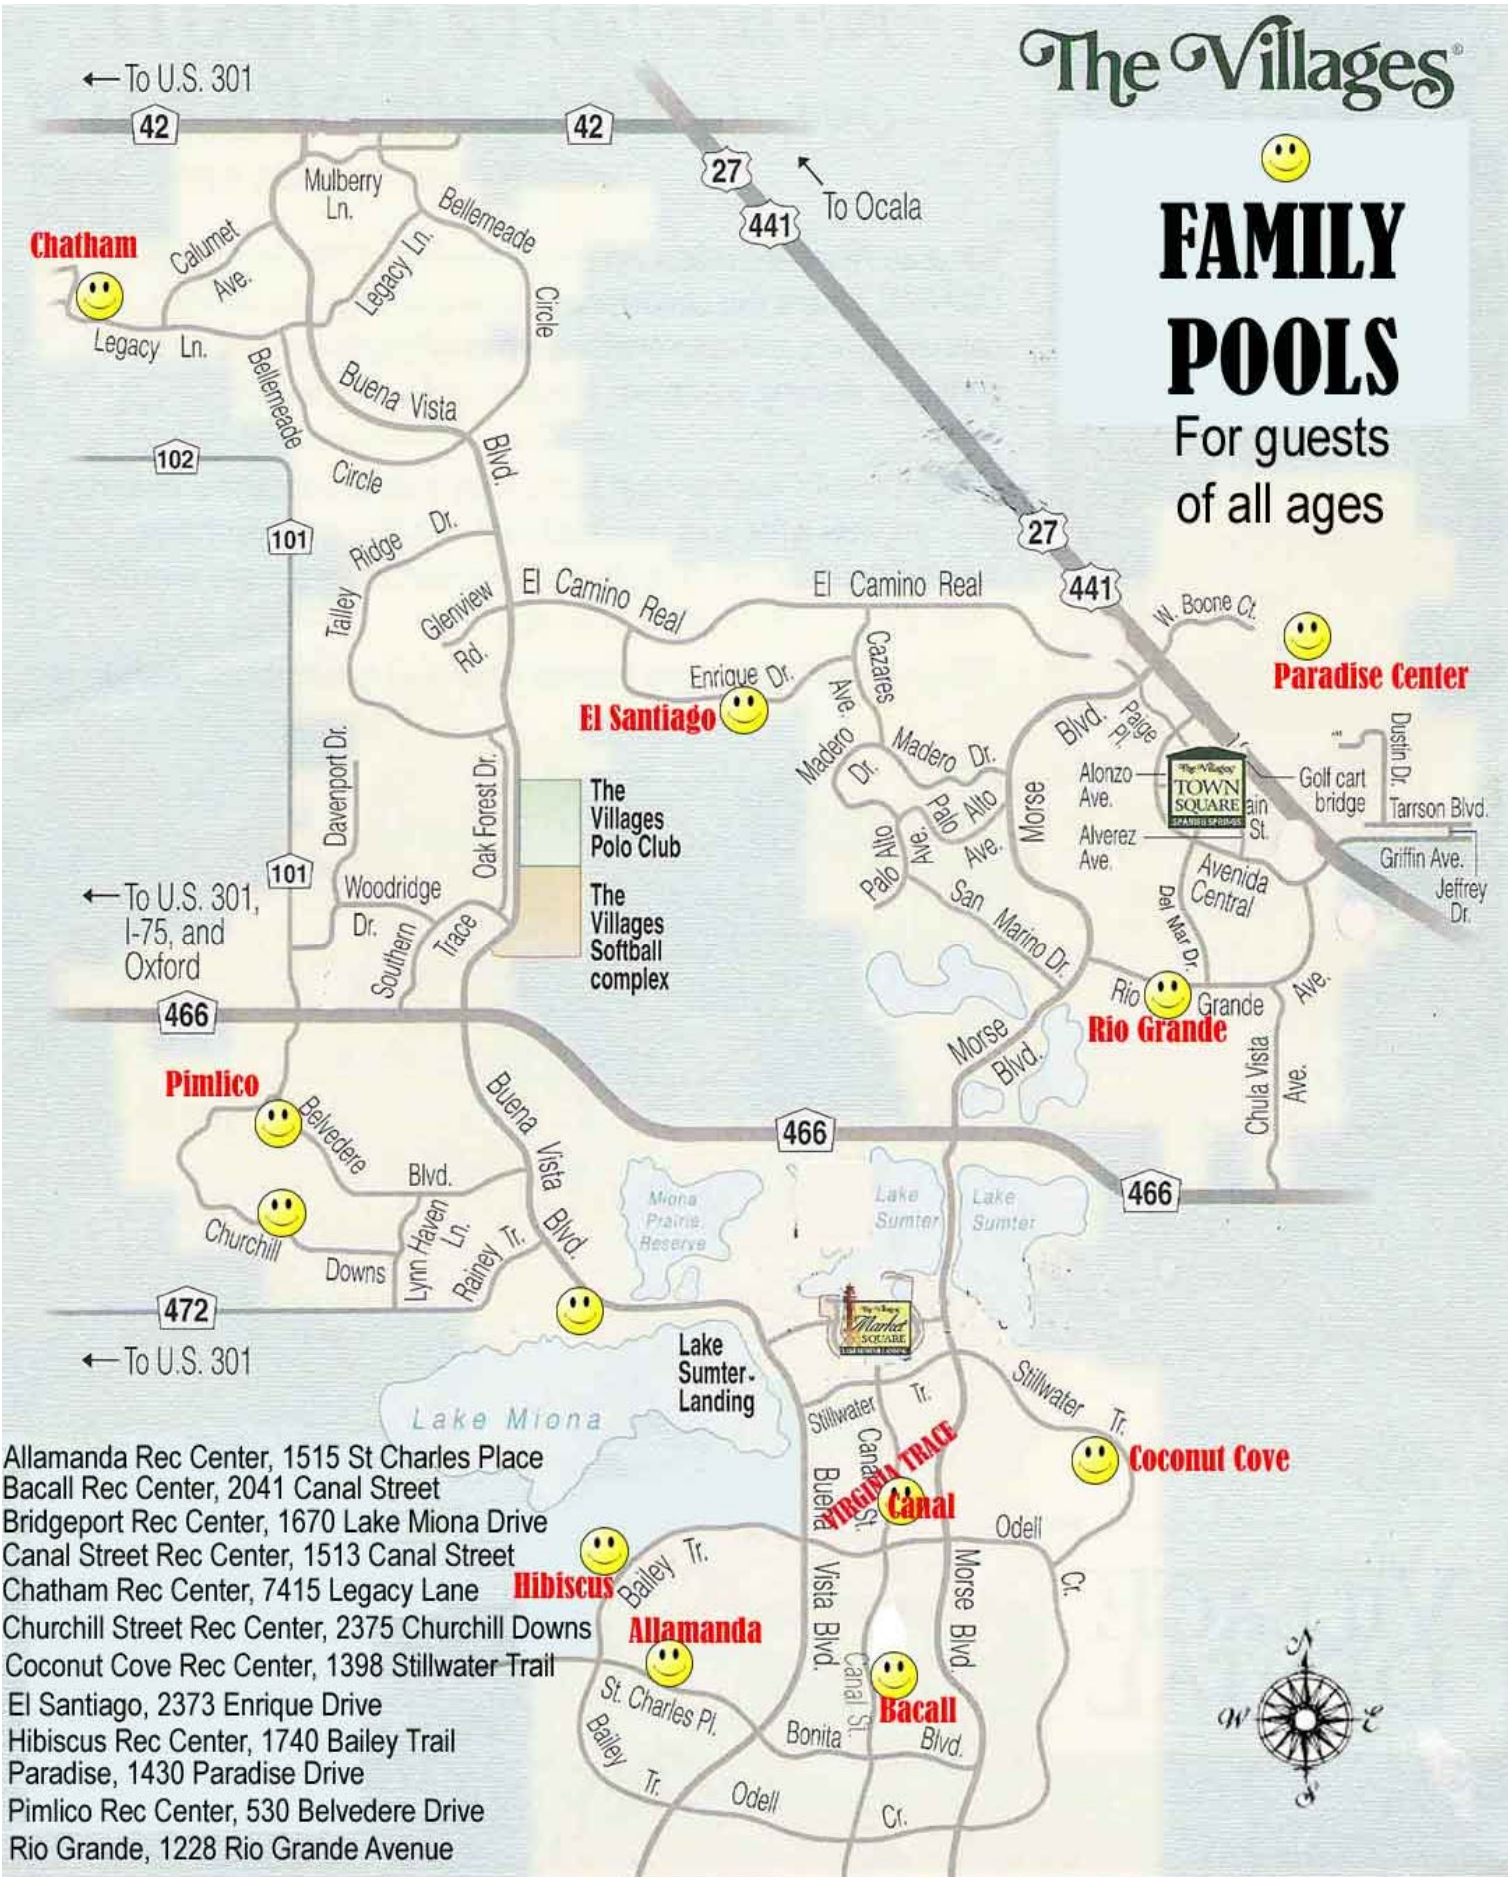

☺
**FAMILY
 POOLS**
 For guests
 of all ages

- Allamanda Rec Center, 1515 St Charles Place
- Bacall Rec Center, 2041 Canal Street
- Bridgeport Rec Center, 1670 Lake Miona Drive
- Canal Street Rec Center, 1513 Canal Street
- Chatham Rec Center, 7415 Legacy Lane
- Churchill Street Rec Center, 2375 Churchill Downs
- Coconut Cove Rec Center, 1398 Stillwater Trail
- El Santiago, 2373 Enrique Drive
- Hibiscus Rec Center, 1740 Bailey Trail
- Paradise, 1430 Paradise Drive
- Pimlico Rec Center, 530 Belvedere Drive
- Rio Grande, 1228 Rio Grande Avenue